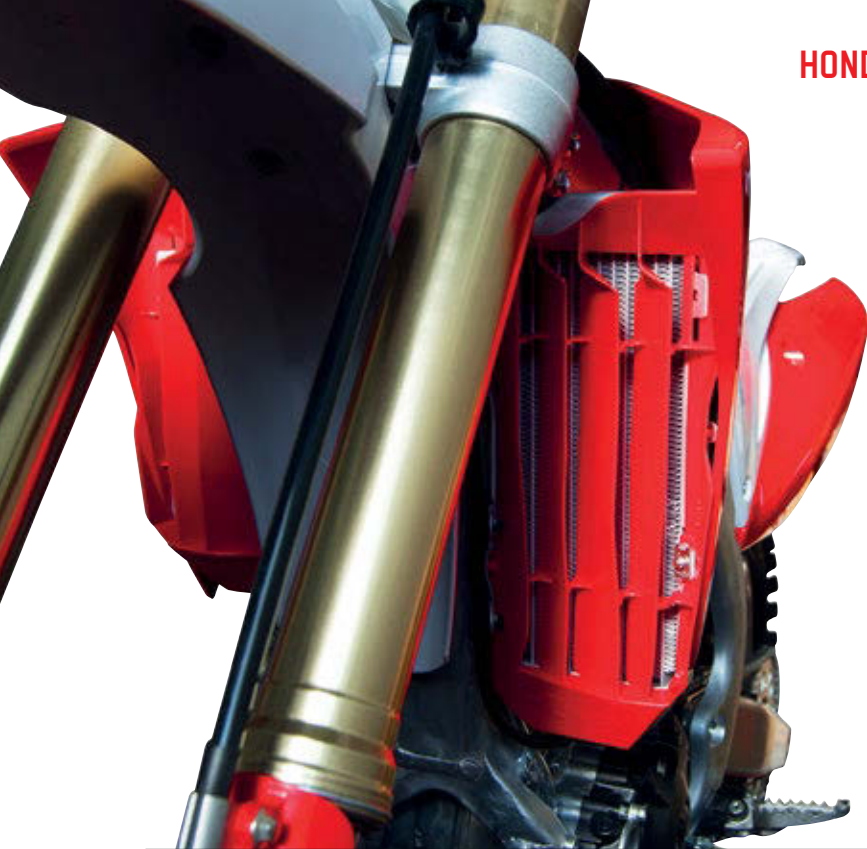

HONDA RADIATOR LOUVERS / GRIGLIE RADIATORE

Total protection of the bottom part of the stock radiator, it fully covers the part that with the standard louver remains without a shield against ground and stones.