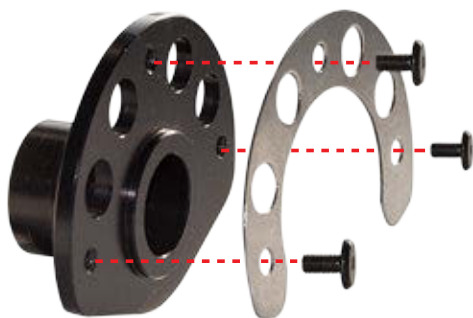

DISC PROTECTOR MOUNTING KIT / KIT DI MONTAGGIO PROTEZIONI DISCO

Made in light alloy aluminum and stainless steel by **CNC** machinery, specific for each model.

Realizzato a **CNC** in lega leggera di alluminio e acciaio Inox, specifico per ogni modello.