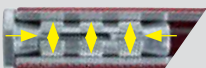

Spacer 40mm
R-DSPMSMM8L40

€ 15.95

Spacer 65mm
R-DSPMSMM8L65

€ 15.95

Spacer 30mm
R-DSPMSMRAC30

€ 12.95

DOUBLE EXPANDER

Allows an exponential increase in the force of the knurled surface to the handlebar for non-slip mounting.