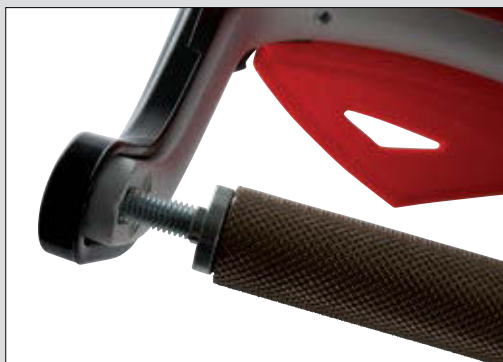

> MOUNTING - MONTAGGIO

New "double expanders" mounting kit for handlebars with hole ø14mm or ø18mm. The special fitting system avoids the rotation of the handguards. Spare mounting kit available in the "mounting kit hand guards" on page 192