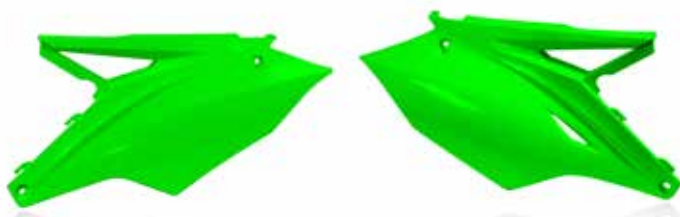

OEM original color - fluorescent color

MODEL	CC	YEAR	NOTES	COLOR	CODE	PRICE
KXF	450	2016 > 2018	OEM - USA version USA version USA version USA version - Limited Edition	KX Green	R-FIKXFVE9916	€ 59,95
				White	R-FIKXFBN9916	
				Black	R-FIKXFNR9916	
				Neon Green	R-FIKXFVF9916	
KXF	450	2019 > 2022	OEM 2020-2021 OEM 2019	KX Green	R-FIKXFVE0019	€ 59,95
				White	R-FIKXFBN0019	
				Black	R-FIKXFNR0019	
				Neon Green	R-FIKXFVF0019	
KX-XC	250-450	2021-2022	Limeted Edition OEM	Quantum Grey	R-FIKXFGR0019	€ 59,95
				KX Green	R-FIKXFVE0019	
				White	R-FIKXFBN0019	
				Black	R-FIKXFNR0019	
KLXR	450	2007 > 2016	Limeted Edition OEM	Neon Green	R-FIKXFVF0019	€ 65,95
				Quantum Grey	R-FIKXFGR0019	
				White	R-FIKLXBN0007	
				Black	R-FIKLXNR0007	

NEON

R-FIKXFVF0016