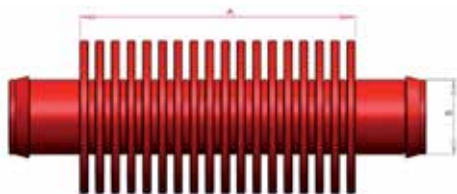

GECO HEAT DISSIPATOR / DISSIPATORE DI CALORE