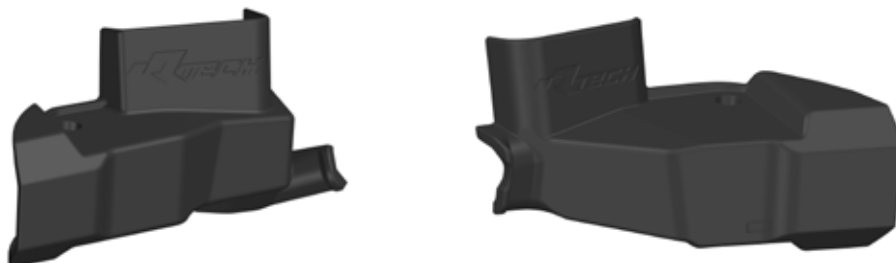

€ 16.95
R-PRTPUMPNR01

NYLON HYDRAULIC PUMPS GUARD SPECIFIC FOR **NISSIN**
HONDA CRF 250 2022 CRF 450 2021-2022
KAWASAKI KX 250 2021>2022 KX 450 2019>2022

€ 16.95
R-PRTPUMPNR02