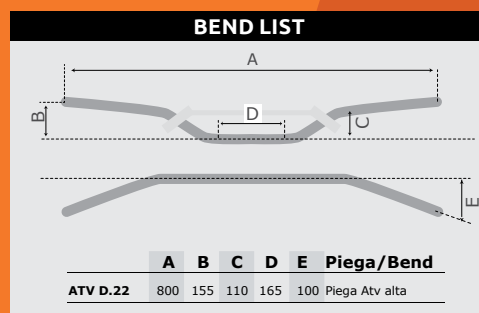

HANDLEBARS-MANUBRI Ø 22 MM [7/8"] MINICROSS HANDLEBARS - MANUBRI MINICROSS

€ 58.95

BAR PAD INCLUDED / PARACOLPI INCLUSO

Handlebar Pit B. mini Ø22 mm (7/8")
Manubrio pit b. Mini Ø 22 con paracolpi
R-MNPBJT10022 - titanium color

DESCRIPTION	COLOR	CODE	PRICE
Handlebar PIT B. mini Ø22 mm (7/8")	Black	R-MNPBJNR0022	€ 58,95
	Titanium	R-MNPBJT10022	
Handlebar replica KTM SX 85 mini Ø22 mm (7/8")	Black	R-MNSXJNR0022	€ 58,95
Handlebar RICKY C. Ø22 mm (7/8")	Black	R-MNRCJNR0022	€ 58,95

HANDLEBARS-MANUBRI Ø 22 MM [7/8"] ATV-QUAD HANDLEBARS / MANUBRI ATV-QUAD

BAR PAD INCLUDED / PARACOLPI INCLUSO

ATV Ø 22 mm (7/8") handlebars
Manubrio piega atv Ø 22 con paracolpi
R-MNATVNR0022 - black color

€ 58.95