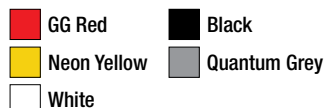

AVAILABLE COLORS

OEM original color

MODEL	CC	YEAR	NOTES	COLOR	CODE	PRICE	
MC	65	2021-2022	OEM	GG Red	R-PSKTMRG1965	€ 29,95	
				Black	R-PSKTMNR1965		
				White	R-PSKTMBN1965		
MC	85	2021-2022	OEM	GG Red	R-PSKTMRG0185	€ 31,95	
				Black	R-PSKTMNR0185		
				White	R-PSKTMBN0185		
				Neon Yellow	R-PSKTMGF0185		
				White	R-PSCR0BN0003		€ 34,95
EC/MC/FSR	125-200-250-300-450	2001 > 2008		GG Red	R-PSCR0RG0003	€ 34,95	
EC/MC/FSR	125-200-250-300-450	2009 > 2013	OEM	GG Red	R-PSKTMRG0008	€ 34,95	
				White	R-PSKTMBN0008		
				Black	R-PSKTMNR0008		
MC-MCF-EC-ECF-EX-EXF	125-250-300-350-450	2021-2022	OEM	GG Red	R-PSKTMRG0021	€ 34,95	
				White	R-PSKTMBN0020		
				Black	R-PSKTMNR0015		
				Quantum Grey	R-PSKTMGR0020		

GAS GAS CHAIN SLIDER / SLITTA SCORRICATENA FORCELLONE

OEM original color

MODEL	CC	YEAR	NOTES	COLOR	CODE	PRICE
MC	65	2021-2022	OEM	Black	R-SLIKTMNR165	€ 25,95
MC	85	2021-2022	OEM	Black	R-SLIKTMNR185	€ 25,95
EC/EC-F	250-300-350	2021-2022	OEM	Black	R-SLIKTMNR011	€ 25,95
MC/MCF/EX/EXF	125-250-300-350-450	2021-2022	OEM	Black	R-SLIKTMNR011	€ 25,95

GAS GAS CHAIN PAD / PATTINO SCORRICATENA

OEM original color

MODEL	CC	YEAR	NOTES	COLOR	CODE	PRICE
EC/EC-F	125-250-300-350-450	2021-2022	OEM	Black	R-PATTKTMNR16	€ 9,95
MC/MCF/EX/EXF	125-250-300-350-450	2021-2022	OEM	Black	R-PATTKTMNR16	€ 9,95

GAS GAS REAR SHOCK MUD FLAP / PARASPRUZZI MONOAMMORTIZZATORE

OEM original color

MODEL	CC	YEAR	NOTES	COLOR	CODE	PRICE
MC	65	2021-2022	OEM	Black	R-PSPKTMNR165	€ 18,95
MC	85	2021-2022	OEM	Black	R-PSPKTMNR185	€ 14,95
MC/MCF/EX/EXF	125-250-300-350-450	2021-2022	OEM	Black	R-PSPKTMNR016	€ 14,95
EC/EC-F	125-250-300-350-450	2021-2022	OEM	Black	R-PSPKTMNR016	€ 14,95