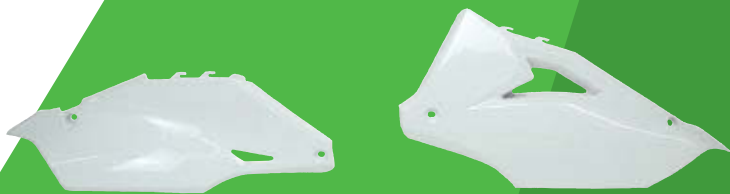

R-FIKXFBN0019