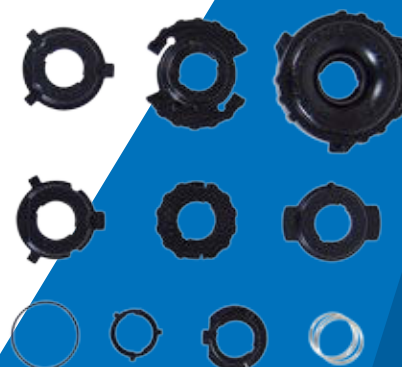

CHARACTERISTICS

Power: 32W
Brightness: 3000 lumen (high) - 2200 lumen (low beam)
Voltage: DC 9 Volt min. - 36 Volt max (12 Volt constant)
Frequency: 120 KHZ - 160 KHZ
Intensity: 3A
Beam angle: 360°
Approvals: CE - ROHS - DOT
Operating temperature: da -45°C a 105°C
Waterproof: IP68
Length: 50.000 hours
Light color: 6000K (clear light)

CONVERSION KIT LED ADAPTORS AND SPACERS INCLUDED

Adaptors for mounting lights lamps designed for H1, H2, H3, H4, H7, KTM original, Sherco, Husqvarna, Beta, TM.

ADATTATORI LAMPADA E DISTANZIALI INCLUSI

Adattatori per il montaggio su fanali predisposti per lampade H1, H2, H3, H4, H7, Ktm originale, Sherco, Husqvarna, Beta e TM.

CAUTION !!

On KTM EXC/XC-W 250/300 carburetor models, Husqvarna TE/TX 250/300 and Beta RR 250/300, we recommend feeding directly from the positive battery, thus avoiding high engine peaks. The connection must be made from the positive of the battery to the common positive on the light switch. It is not recommended for use on small displacement models without a charging system. On the 4 stroke injection models the product is plug & play.

ATTENZIONE !!

Sui modelli a carburatore Ktm EXC 250/300, Husqvarna TE 250/300 e Beta RR 250/300 si consiglia l'alimentazione direttamente dal positivo della batteria, evitando così gli elevati sbalzi di tensione che questi modelli hanno soprattutto ad elevati regimi motore. Il collegamento andrà effettuato dal positivo della batteria al positivo comune sul devio luci. Si sconsiglia l'uso su motocicli privi di impianto di ricarica e/o di piccola cilindrata. Sui modelli 4T ad iniezione il prodotto è plug & play.

HEADLIGHTS-MASCHERINE SPACERS SET HEADLIGHT KIT