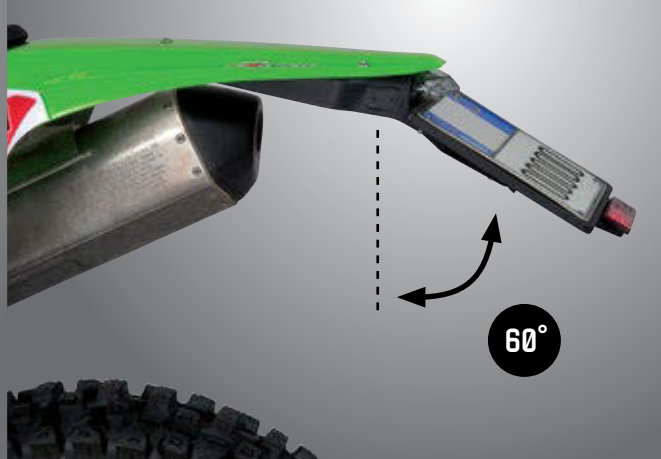

60°
RACING 60° - EU VERSION