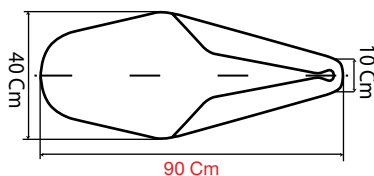

EXTRA LONG seat cover with logo
Copertina sella **EXTRA LONG** con logo
R-CSUNIVNR017

€ 36.95