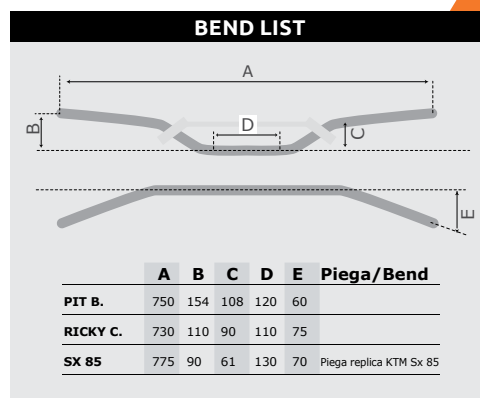

HANDLEBARS-MANUBRI Ø 22 MM [7/8"] ATV-QUAD HANDLEBARS / MANUBRI ATV-QUAD

BAR PAD INCLUDED / PARACOLPI INCLUSO

ATV Ø 22 mm (7/8") handlebars
 Manubrio piega atv Ø 22 con paracolpi
R-MNATVNR0022 - black color