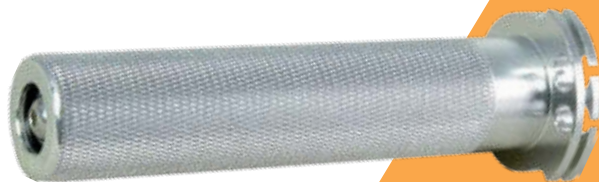

CONTROLS-COMANDI ALUMINUM TROTTLER TUBE / COMANDO GAS

Aluminum trottle tube with bearing
Comando gas in alluminio con cuscinetto

€ 43.95

R-TUBOGASCRF0

BRAND	MODEL	CC	YEAR	COLOR	CODE	PRICE	
HONDA	CRF	150	2007 > 2022	Silver	R-TUBOGASCRF0	€ 43,95	
	CRF	250	2004 > 2022	Silver	R-TUBOGASCRF4	€ 43,95	
	CRF	450	2002 > 2022	Silver	R-TUBOGASCRF4	€ 43,95	
	CRFX	250-450	2005 > 2019	Silver	R-TUBOGASCRF4	€ 43,95