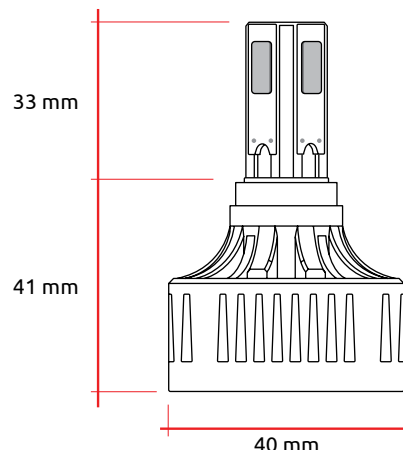

CHARACTERISTICS

Power: 32W
Brightness: 3000 lumen (high) - 2200 lumen (low beam)
Voltage: DC 9 Volt min. - 36 Volt max (12 Volt constant)
Frequency: 120 KHZ - 160 KHZ
Intensity: 3A
Beam angle: 360°
Approvals: CE - ROHS - DOT
Operating temperature: da -45°C a 105°C
Waterproof: IP68
Length: 50.000 hours
Light color: 6000K (clear light)

CONVERSION KIT LED ADAPTORS AND SPACERS INCLUDED

Adaptors for mounting lights lamps designed for H1, H2, H3, H4, H7, KTM original, Sherco, Husqvarna, Beta, TM.

ADATTATORI LAMPADA E DISTANZIALI INCLUSI

Adattatori per il montaggio su fanali predisposti per lampade H1, H2, H3, H4, H7, Ktm originale, Sherco, Husqvarna, Beta e TM.