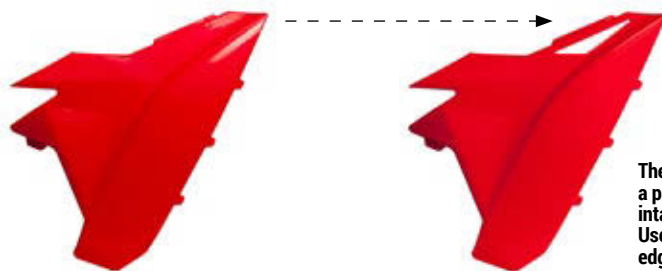

BETA AIR BOX COVER / COPERCHIO LATERALE CASSA FILTRO

The left side panel is provided with a pre-cut for opening the additional intake hole.
Use a cutter and cut along the inside edges of the air intake to open the hole.