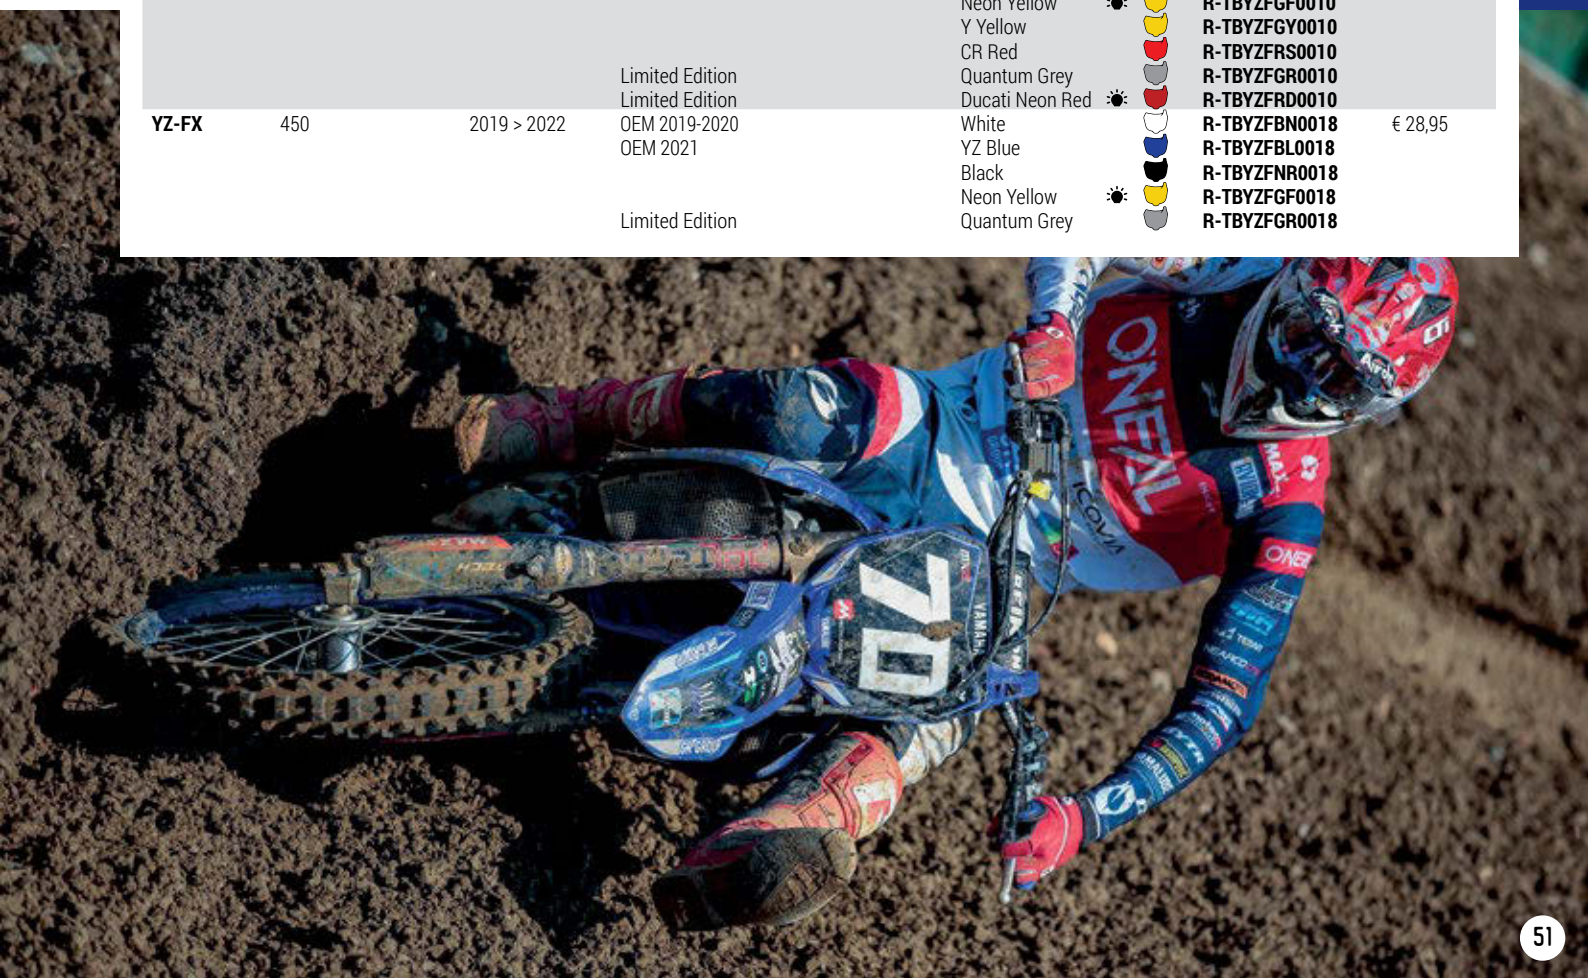

MODEL	CC	YEAR	NOTES	COLOR	CODE	PRICE					
YZF	250	2019 > 2022	OEM 2019-2020 OEM 2021-2022	White	R-TBYZFBN0018	€ 28,95					
				YZ Blue	R-TBYZFBL0018						
				Neon Yellow ☀	R-TBYZFGF0018						
				Black	R-TBYZFN0018						
				Quantum Grey	R-TBYZFG0018						
YZF	450	2010 > 2017	Limited Edition OEM	White	R-TBYZFBN0010	€ 28,95					
				YZ Blue	R-TBYZFBL0010						
				Black	R-TBYZFN0010						
				Neon Yellow ☀	R-TBYZFGF0010						
				Y Yellow	R-TBYZFGY0010						
				CR Red	R-TBYZFRS0010						
				Quantum Grey	R-TBYZFG0010						
				Ducati Neon Red ☀	R-TBYZFRD0010						
				YZF	450		2018 > 2022	Limited Edition Limited Edition OEM 2018 > 2020 OEM 2021	White	R-TBYZFBN0018	€ 28,95
									YZ Blue	R-TBYZFBL0018	
Neon Yellow ☀	R-TBYZFGF0018										
Black	R-TBYZFN0018										
Quantum Grey	R-TBYZFG0018										
YZ-X	250	2016 > 2022	Limited Edition OEM 2016 > 2020 OEM 2021	White	R-TBYZFBN0010	€ 28,95					
				YZ Blue	R-TBYZFBL0010						
				Black	R-TBYZFN0010						
				Neon Yellow ☀	R-TBYZFGF0010						
				Y Yellow	R-TBYZFGY0010						
				CR Red	R-TBYZFRS0010						
				Quantum Grey	R-TBYZFG0010						
				Ducati Neon Red ☀	R-TBYZFRD0010						
				YZ-FX	250		2015 > 2019	Limited Edition Limited Edition OEM	White	R-TBYZFBN0010	€ 28,95
									YZ Blue	R-TBYZFBL0010	
Black	R-TBYZFN0010										
Neon Yellow ☀	R-TBYZFGF0010										
Y Yellow	R-TBYZFGY0010										
CR Red	R-TBYZFRS0010										
Quantum Grey	R-TBYZFG0010										
Ducati Neon Red ☀	R-TBYZFRD0010										
YZ-FX	250	2020 > 2022	OEM 2020 OEM 2021			White			R-TBYZFBN0018	€ 28,95	
						YZ Blue			R-TBYZFBL0018		
				Neon Yellow ☀	R-TBYZFGF0018						
				Black	R-TBYZFN0018						
				Quantum Grey	R-TBYZFG0018						
YZ-FX	450	2016 > 2018	Limited Edition OEM	White	R-TBYZFBN0010	€ 28,95					
				YZ Blue	R-TBYZFBL0010						
				Black	R-TBYZFN0010						
				Neon Yellow ☀	R-TBYZFGF0010						
				Y Yellow	R-TBYZFGY0010						
				CR Red	R-TBYZFRS0010						
				Quantum Grey	R-TBYZFG0010						
				Ducati Neon Red ☀	R-TBYZFRD0010						
				YZ-FX	450		2019 > 2022	Limited Edition Limited Edition OEM 2019-2020 OEM 2021	White	R-TBYZFBN0018	€ 28,95
									YZ Blue	R-TBYZFBL0018	
Black	R-TBYZFN0018										
Neon Yellow ☀	R-TBYZFGF0018										
Quantum Grey	R-TBYZFG0018