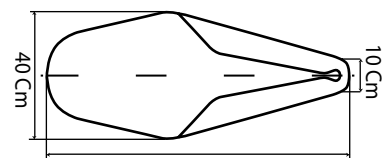

UNIVERSAL seat cover with logo
Copertina sella **UNIVERSALE** con logo
R-CSUNIVNR005

€ 36.95