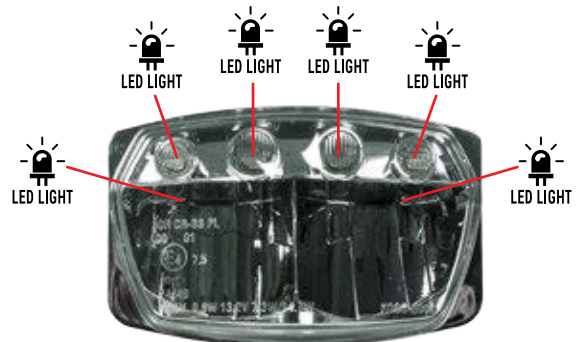

Black

R-MASKNR0010

White-Black

R-MASKBNNR010

€ 154.95

RM Yellow-Black
R-MASKGINR010

KX Green-Black
R-MASKVENR010

Yellow Neon-Black
R-MASKGFNR010

K Orange-Black
R-MASKARNR010

YZ Blue-Black
R-MASKBLNR010

TM Blue-Black
R-MASKBLTMNR010

V-Face FullLed headlight
Red CRF-Black
R-MASKRSNR010