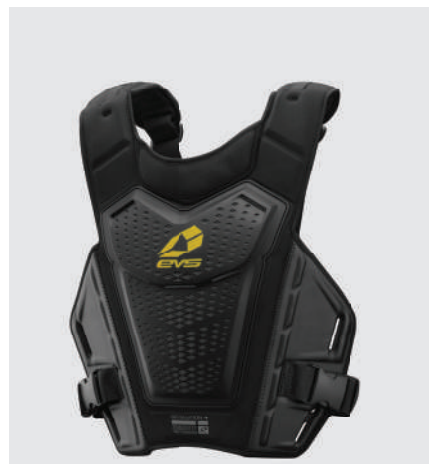

ROOST DEFLECTORS

WHITE