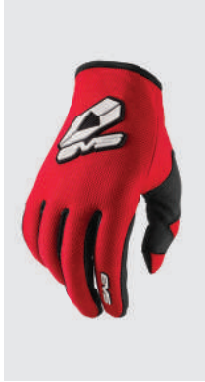

GLOVES

MOTOCROSS & OFFROAD

SPORT

\$24⁹⁹

GREEN

ORANGE

BLACK

RED

YETI

\$46⁹⁹

ORANGE

BLACK

HI-VIS

WRISTER

\$56⁹⁹

RED