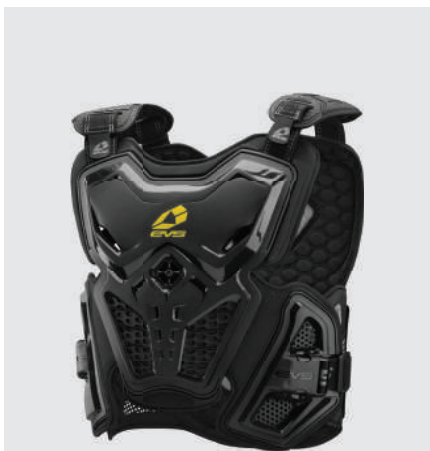

ROOST DEFLECTORS

BLACK