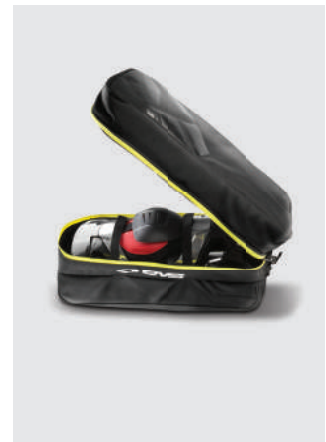

\$68⁹⁹

HELMET BAG

\$45⁹⁹

KNEE BRACE BAG

\$33⁹⁹

ANTHONY RODRIGUEZ >> EVS MOTO LUGGAGE

LUGGAGE

19