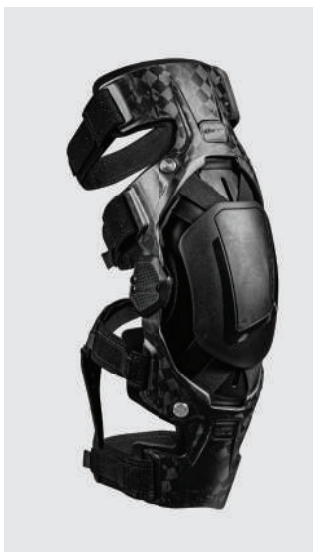

CLEAR

Visual Light Transmission (VLT) Chart

BRADLEY O'NEAL >> AXIS PRO KNEE GUARD

KNEE BRACES

NEW

WEB ECLIPSE

TBD

AXIS PRO