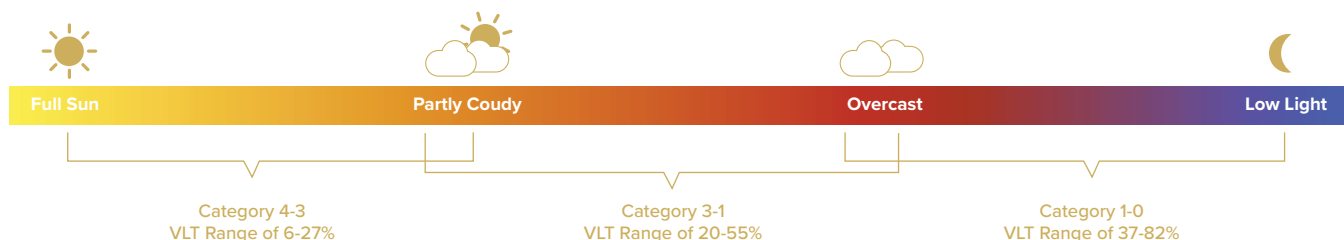

Smoke Lenses VLT Rating: 18-43%

UV Rating: Category 2

Riding Conditions: The neutral tint, dark smoke motocross lens is just like looking through a pair of dark sunglasses. The smoke lens is used for sunny days with a high to extreme glare factor. You can use these as an alternative to the mirror lenses if you prefer lenses without mirroring.

Silver Mirror Lenses VLT Rating: 18-43%

UV Rating: Category 2

Riding Conditions: The silver mirror lens is designed for sunny days with little to no clouds and with a medium to high glare factor. Great for direct sun and bright sunny days.

Plasmatic, Blue, Green Lenses VLT Rating: 18-43%

UV Rating: Category 2

Riding Conditions: You would use the plasmatic, blue, and green mirror for cloudy, high glare riding days. These mirror lenses give you good depth perception and deflects the glare while brightening shadows, and improving contrast in low-light. These are great all round lenses for both shade, mud and medium light, sunny/cloudy conditions.

Clear Lenses VLT Rating: 80-100%

UV Rating: Category 0

Riding Conditions: Clear motocross lenses have no tinting and let in 90% of all light into your vision. They are good for evening use or very low light, no glare, and overcast days.

Visual Light Transmission (VLT) Chart