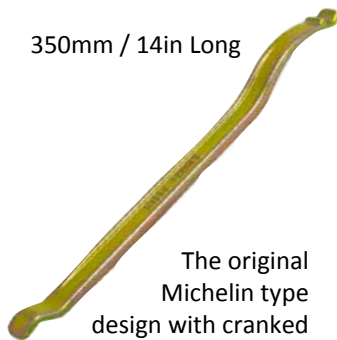

SRP £6.99

Part no. FXWT 10138 55SV

RACE SERIES

Michelin type tyre lever

SRP £9.48

Part no. FXWT 10400 55GD

350mm / 14in Long

The original
Michelin type
design with cranked
end for ease of use