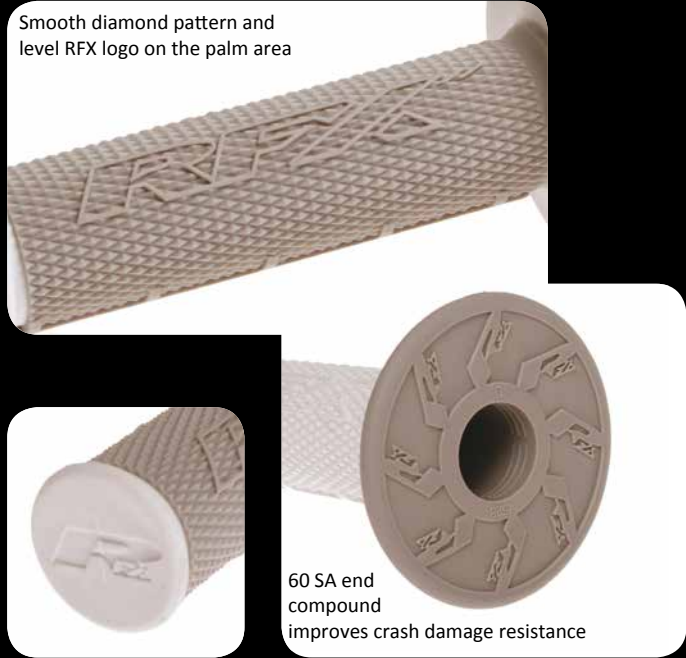

RFX Grips are manufactured from high spec synthetic Kraton Polymer and feature the vibration reduction benefits and stickiness of natural rubber but resist damage caused by sunlight and chemicals that occur with natural rubber.

RFX Grips feature a dual density design which allows for an external 60 SA compound that is more durable and resists crash damage. Yet has a soft centre 25 SA compound grip area for the best vibration resistance and comfort available.

RFX Grips use the industry standard half waffle design with a level RFX Logo on the palm, this upper diamond and lower waffle design gives the best combination of palm area comfort and lower grip for muddy conditions.