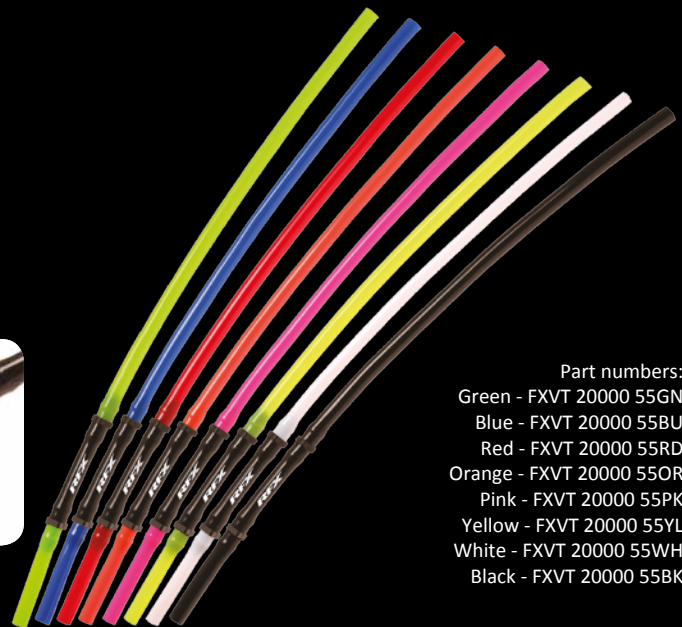

- 360mm total length
- One way valve to stop fuel from spilling out after a fall
- Eight different colour combinations
- Universal fitment
- 4mm ID/8mm OD

Part numbers:

Green - FXVT 20000 55GN
Blue - FXVT 20000 55BU
Red - FXVT 20000 55RD
Orange - FXVT 20000 55OR
Pink - FXVT 20000 55PK
Yellow - FXVT 20000 55YL
White - FXVT 20000 55WH
Black - FXVT 20000 55BK