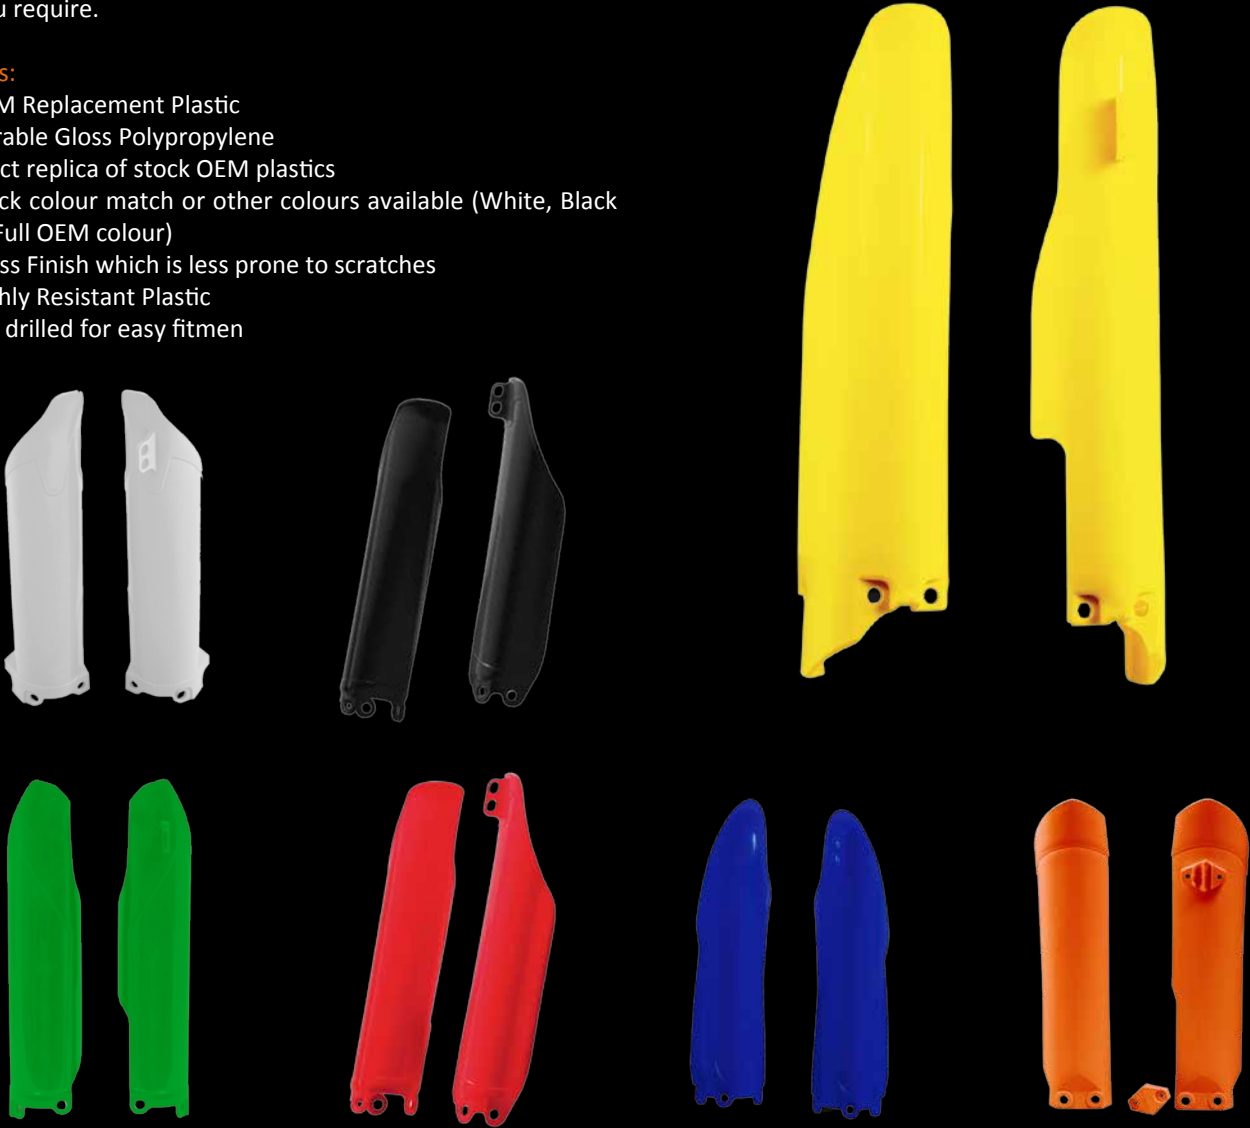

Fork Guards

SRP £19.99

RFX Fork Guards are produced using high resistance durable gloss polypropylene. Manufactured to the highest standards using the latest technologies to ensure OEM fitment but more resistant to wear. Available in a number of colours to help you get the custom look you require.

Features:

- OEM Replacement Plastic
- Durable Gloss Polypropylene
- Exact replica of stock OEM plastics
- Stock colour match or other colours available (White, Black or Full OEM colour)
- Gloss Finish which is less prone to scratches
- Highly Resistant Plastic
- Pre drilled for easy fitment